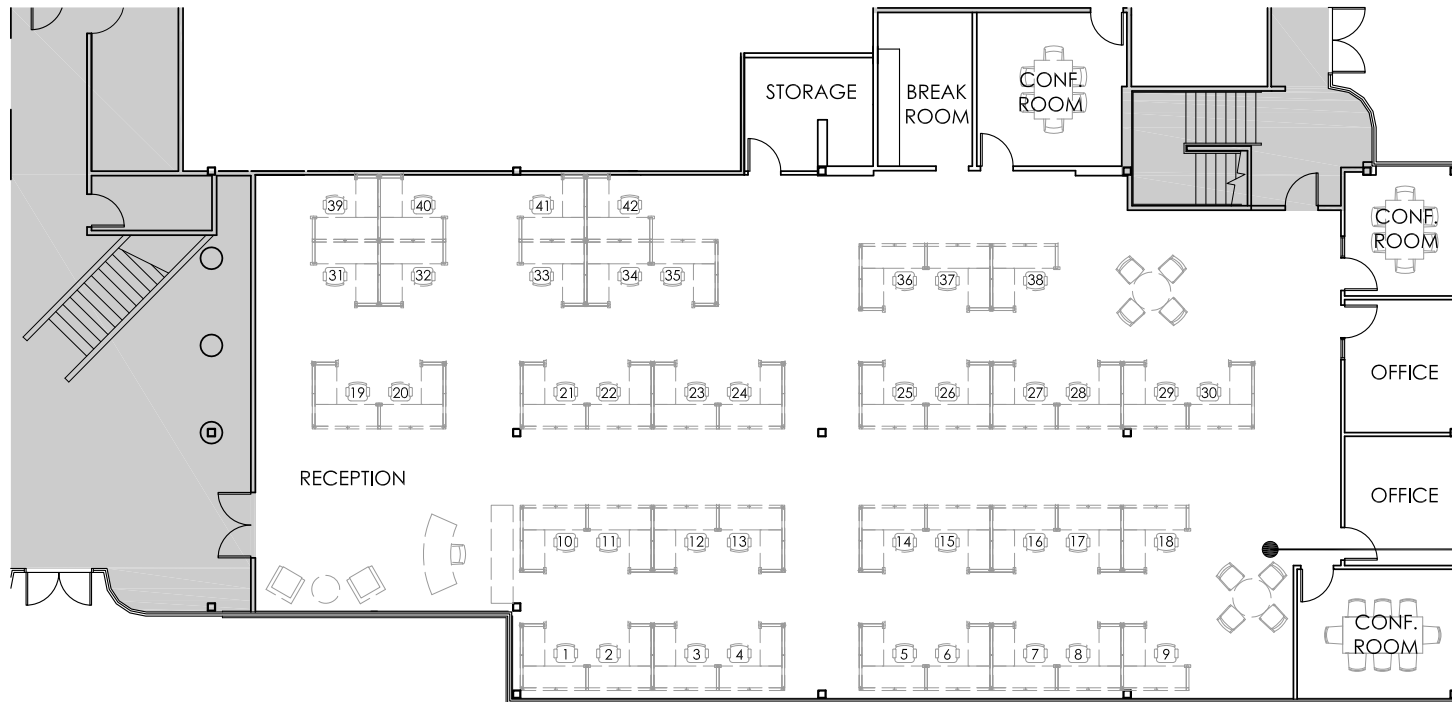

4300 SUITE 100

RENTABLE SQUARE FEET 6,727

CONFERENCE ROOMS 3
 BREAK ROOMS 1
 STORAGE ROOMS 1
 BREAK OUT SPACES 2

RECEPTION 1
 OFFICES 2
 WORK STATIONS (6'X6') 42
 TOTAL HEADCOUNT: 45

4300 SUITE 100